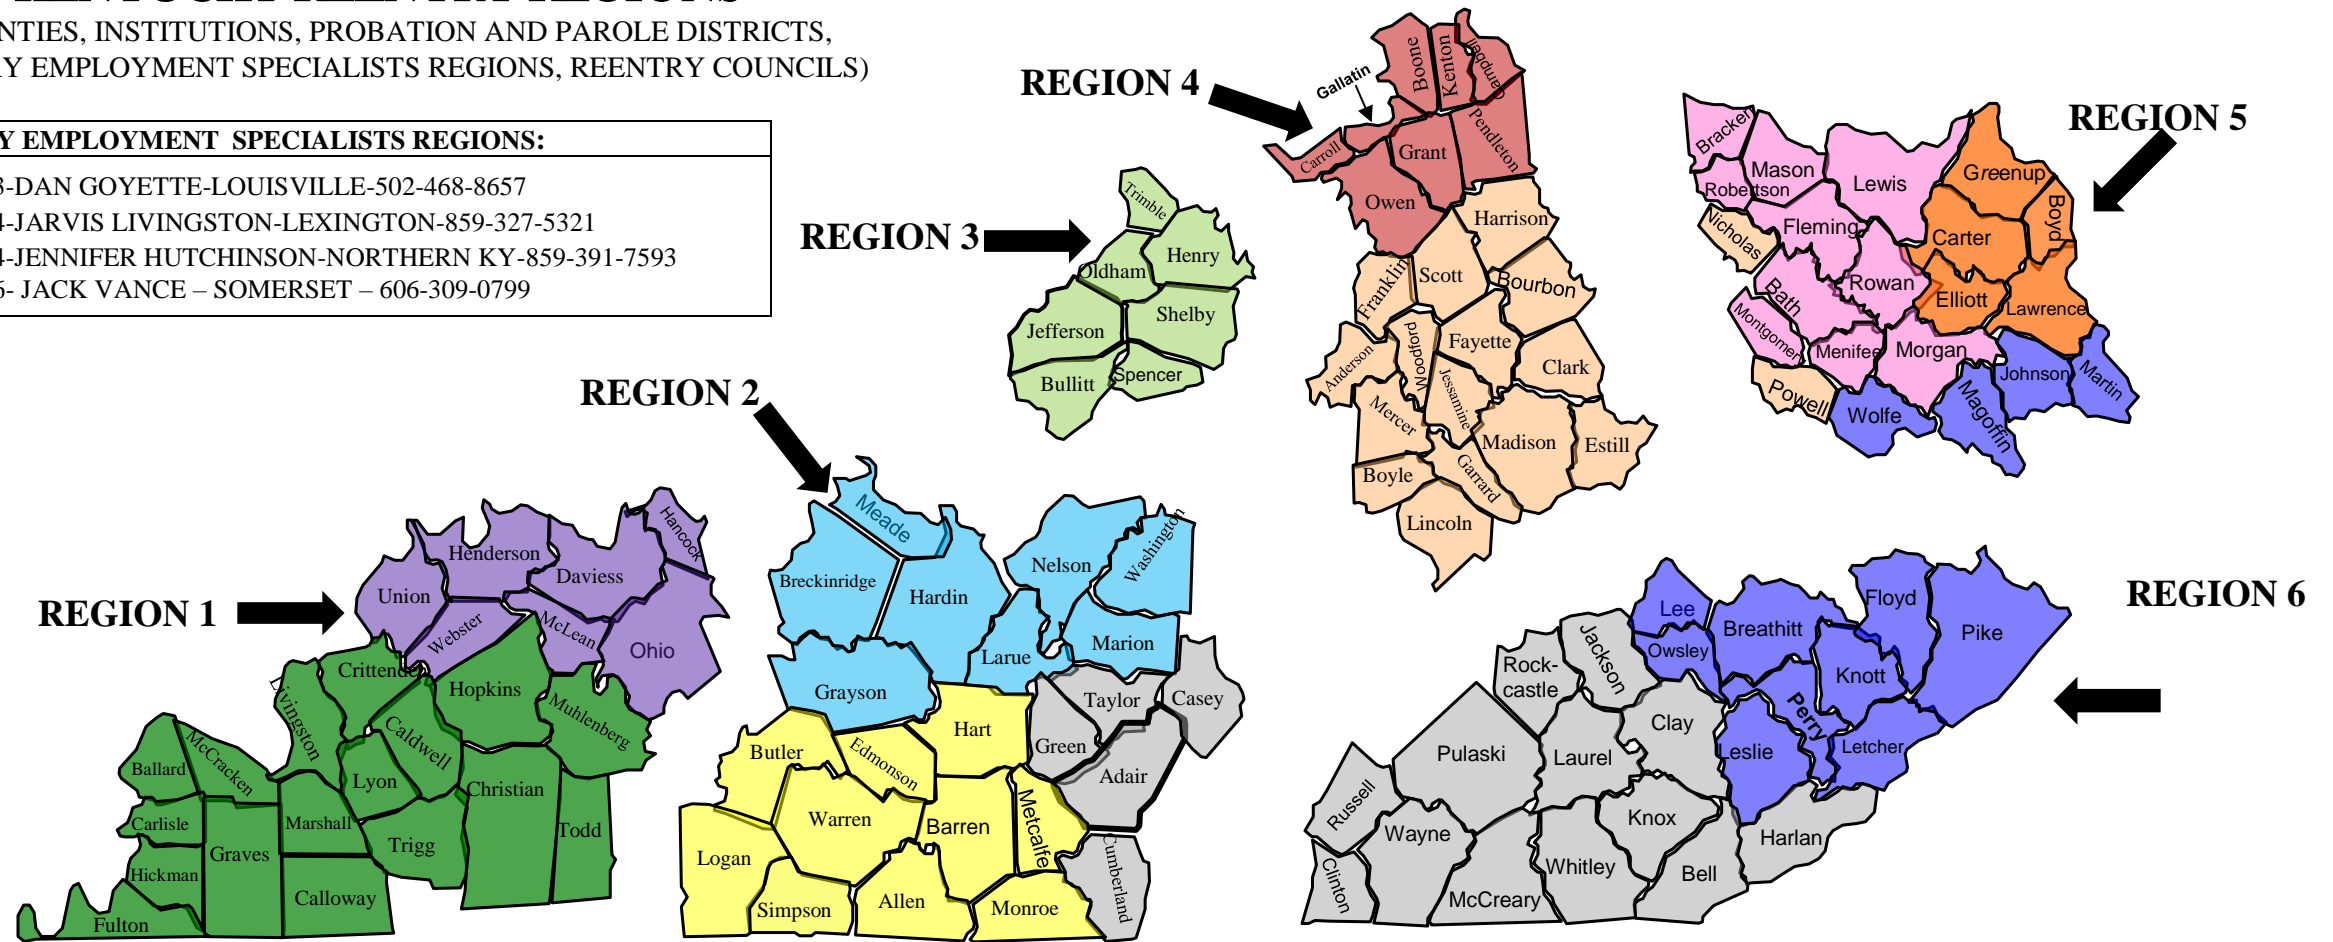

KENTUCKY REENTRY REGIONS

(COUNTIES, INSTITUTIONS, PROBATION AND PAROLE DISTRICTS, REENTRY EMPLOYMENT SPECIALISTS REGIONS, REENTRY COUNCILS)

REENTRY EMPLOYMENT SPECIALISTS REGIONS:
REGION 3-DAN GOYETTE-LOUISVILLE-502-468-8657
REGION 4-JARVIS LIVINGSTON-LEXINGTON-859-327-5321
REGION 4-JENNIFER HUTCHINSON-NORTHERN KY-859-391-7593
REGION 6- JACK VANCE – SOMERSET – 606-309-0799

REGION 1 ANDRIA BARKETT 270-559-5871			REGION 2 MATT AARON 502-229-9638			REGION 3 TARA HARROD 502-287-7533		REGION 4 KATIE GREEN 502-226-0327			REGION 5 VACANT 859-358-8031			REGION 6 PAMELA BENTLEY 606-260-9516		
CALDWELL	FULTON	KSP	LOGAN	SIMPSON	GRCC	JEFFERSON	LLCC	CARROLL	BOONE	KSR	BRACKEN	ROWAN	EKCC	LETCHER	CLAY	BCFC
HICKMAN	GRAVES	WKCC	BUTLER	MONROE	NTC	OLDHAM	KCIW	BOURBON	FAYETTE	RCC	ROBERTSON	GREENUP	LSCC	BREATHITT	LAUREL	DST. 10
CARLISLE	MCLEAN	DST. 1	WARREN	ALLEN	DST. 2	BULLITT	DST. 12	KENTON	GRANT	BCC	NICHOLAS	CARTER	DST. 8	KNOTT	LEE	DST. 11
BALLARD	TODD	DST. 13	WASHINGTON	LARUE	DST. 3	SPENCER	DST. 16	CAMPBELL	CLARK	DST. 7	MONTGOMERY	ELLIOTT	DST. 15	JACKSON	BELL	DST. 20
MCCRACKEN	TRIGG		EDMONSON	ADAIR	DST. 5	SHELBY	DST. 17	JESSAMINE	SCOTT	DST. 9	POWELL	BOYD		OWSLEY	PULASKI	LAC
CRITTENDEN	HOPKINS		GRAYSON	GREEN	DST. 6	HENRY	DST. 18	GARRARD	ESTILL	DST. 14	MAGOFFIN	MASON		PERRY	WAYNE	
CALLOWAY	WEBSTER		BRECKINRIDGE	TAYLOR		TRIMBLE	DST. 19	PENDLETON	MADISON		LEWIS	WOLFE		LESLIE	RUSSELL	
MARSHALL	UNION		MEADE	CASEY				HARRISON	OWEN		FLEMING	JOHNSON		HARLAN	KNOX	
LIVINGSTON	LYON		HARDIN	MARION				GALLATIN	BOYLE		BATH	MARTIN		WHITLEY	FLOYD	
HENDERSON	DAVISS		METCALFE	NELSON				FRANKLIN	LINCOLN		MENIFEE	MORGAN		ROCKCASTLE	PIKE	
MUHLENBERG	OHIO		CUMBERLAND	HART				ANDERSON	MERCER		LAWRENCE			MCCREARY	CLINTON	
CHRISTIAN	HANCOCK		BARREN					WOODFORD								
WESTERN & GREEN RIVER COUNCIL			CENTRAL & SOUTHERN COUNCIL			GLRC		NORTHERN & BLUEGRASS			FIVCO & NORTHEAST COUNCIL			SOUTHEAST & EASTERN COUNCIL		