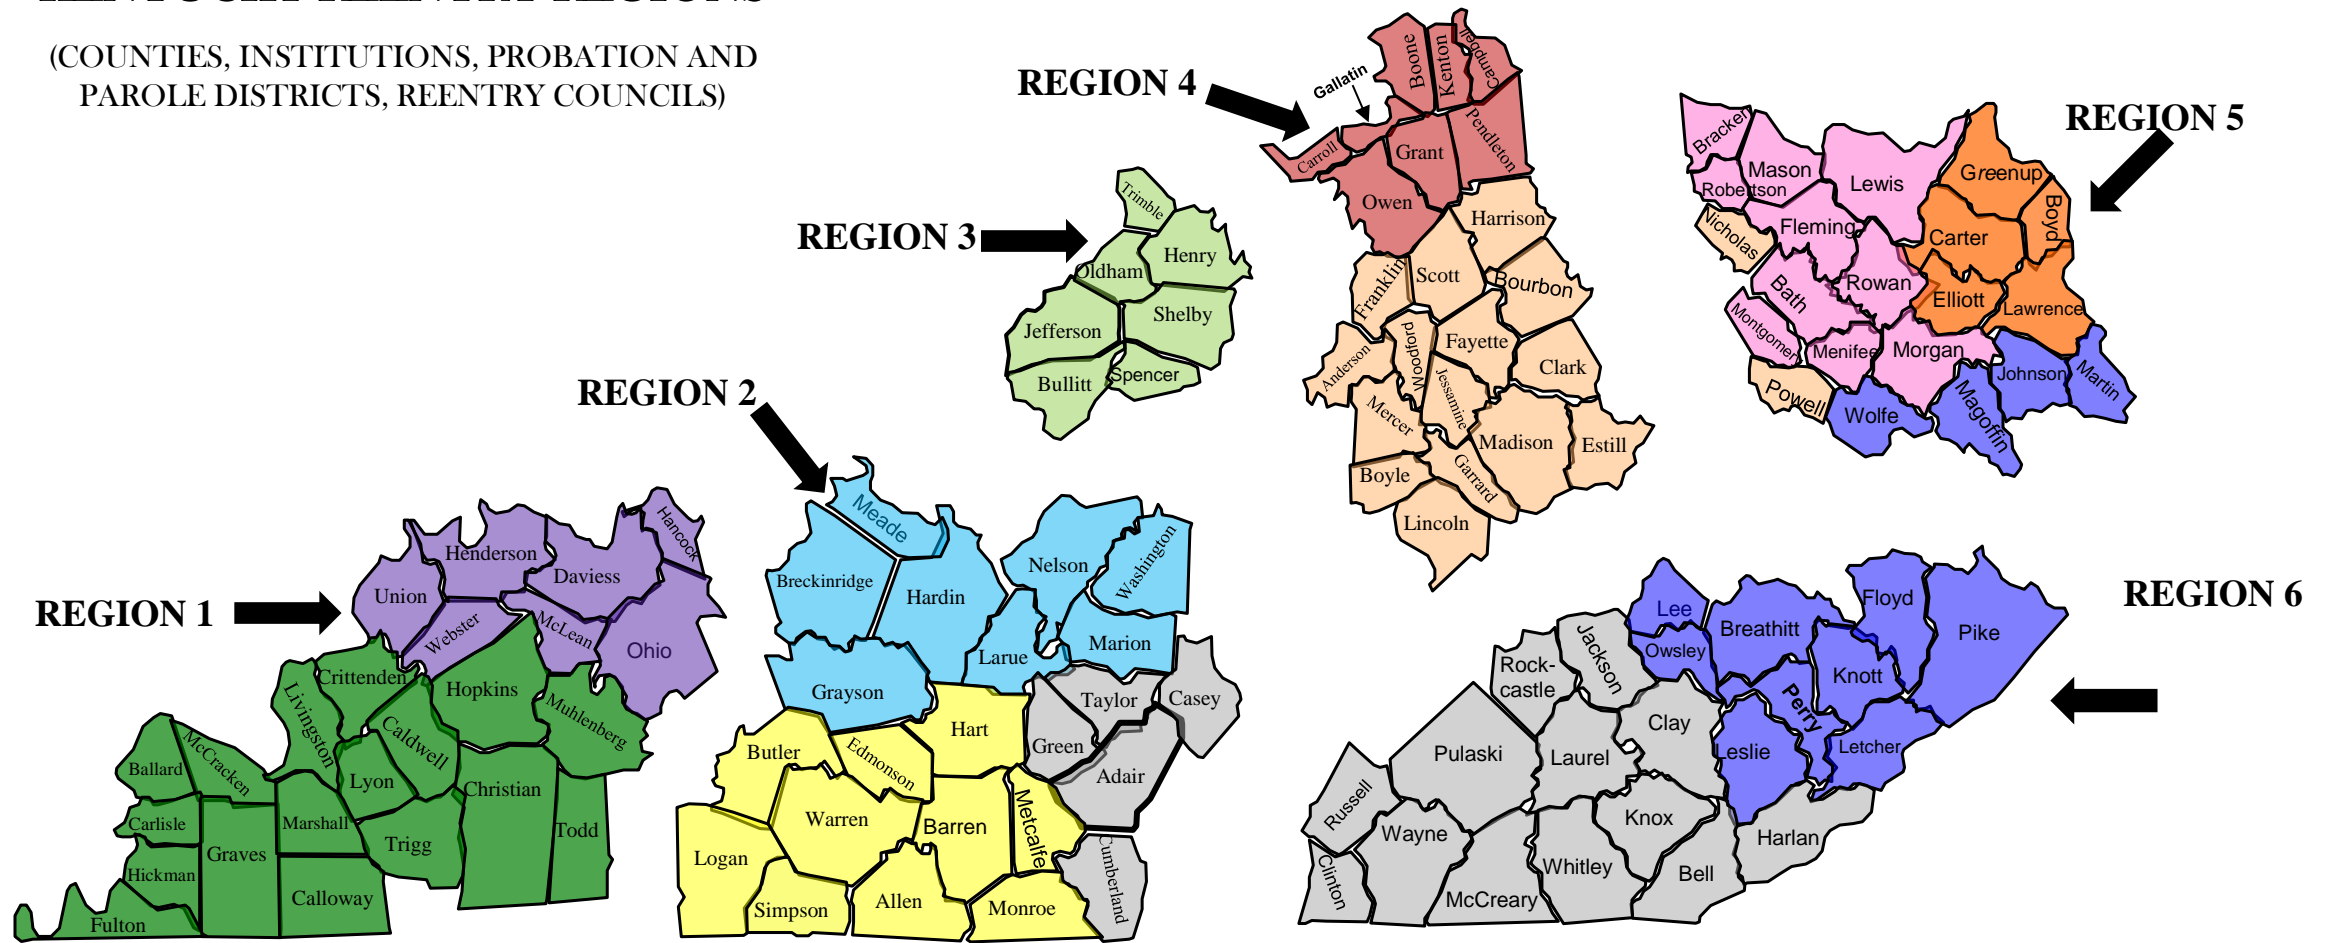

KENTUCKY REENTRY REGIONS

(COUNTIES, INSTITUTIONS, PROBATION AND PAROLE DISTRICTS, REENTRY COUNCILS)

REGION 1 ANDRIA BARKETT 270-559-5871			REGION 2 KERRY MEARS 502-229-9638			REGION 3 TARA HARROD 502-287-7533		REGION 4 KRISTIN HARROD 502-226-0327			REGION 5 CHRISTI SORRELL 859-358-8031			REGION 6 PAMELA BENTLEY 606-260-9516		
CALDWELL	FULTON	KSP	LOGAN	SIMPSON	GRCC	JEFFERSON	RCC	CARROLL	BOONE	KSR	BRACKEN	ROWAN	EKCC	LETCHER	CLAY	BCFC
HICKMAN	GRAVES	WKCC	BUTLER	MONROE	NTC	OLDHAM	LLCC	BOURBON	FAYETTE	KCIW	ROBERTSON	GREENUP	LSCC	BREATHITT	LAUREL	DST. 10
CARLISLE	MCLEAN	DST. 1	WARREN	ALLEN	DST. 2	BULLITT	DST. 12	KENTON	GRANT	BCC	NICHOLAS	CARTER	DST. 8	KNOTT	LEE	DST. 11
BALLARD	TODD	DST. 13	WASHINGTON	LARUE	DST. 3	SPENCER	DST. 16	CAMPBELL	CLARK	DST. 7	MONTGOMERY	ELLIOTT	DST. 15	JACKSON	BELL	DST. 20
MCCRACKEN	TRIGG		EDMONSON	ADAIR	DST. 5	SHELBY	DST. 17	JESSAMINE	SCOTT	DST. 9	POWELL	BOYD		OWSLEY	PULASKI	
CRITTENDEN	HOPKINS		GRAYSON	GREEN	DST. 6	HENRY	DST. 18	GARRARD	ESTILL	DST. 14	MAGOFFIN	MASON		PERRY	WAYNE	
CALLOWAY	WEBSTER		BRECKINRIDGE	TAYLOR		TRIMBLE	DST. 19	PENDLETON	MADISON		LEWIS	WOLFE		LESLIE	RUSSELL	
MARSHALL	UNION		MEADE	CASEY				HARRISON	OWEN		FLEMING	JOHNSON		HARLAN	KNOX	
LIVINGSTON	LYON		HARDIN	MARION				GALLATIN	BOYLE		BATH	MARTIN		WHITLEY	FLOYD	
HENDERSON	DAVISS		METCALFE	NELSON				FRANKLIN	LINCOLN		MENIFEE	MORGAN		ROCKCASTLE	PIKE	
MUHLENBERG	OHIO		CUMBERLAND	HART				ANDERSON	MERCER		LAWRENCE			MCCREARY	CLINTON	
CHRISTIAN	HANCOCK		BARREN					WOODFORD								
WESTERN & GREEN RIVER COUNCIL			CENTRAL & SOUTHERN COUNCIL			GLRC		NORTHERN & BLUEGRASS			FIVCO & NORTHEAST COUNCIL			SOUTHEAST & EASTERN COUNCIL		